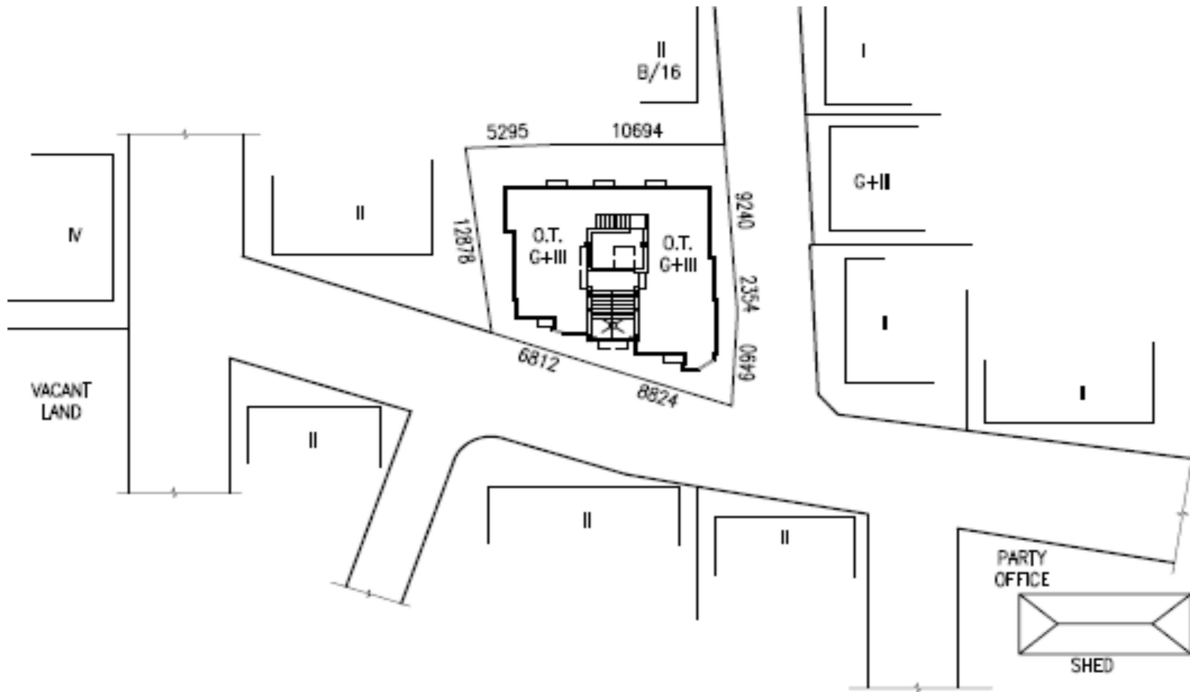

## LOCATION MAP – PJ HORIZON

Premises No. 87, Subhas Pally, Kolkata – 700084, PS – Bansdrani, PO – Garia, under Ward No. 111 of Borough – XI of KMC, WB, India

CO ORDINATE IN WGS 84	
LATITUDE	LONGITUDE
22°28'03"N	88°20'48"E

## SITE PLAN

SCALE = 1:600

**PRIYA JEET DEVELOPERS PVT LTD**

*Sahasrajit Roy*

**Director**